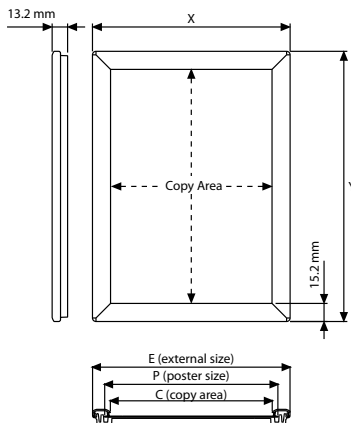

MATERIAL : Silver anodised aluminium PROFILE : 14 mm 45° - 14 mm Round						WEIGHT	PACKING SIZE
MITRED ARTICLE	ROUND ARTICLE	EXTERNAL (x-y)	POSTER	COPY	DESCRIPTION	WITH PACKING	*W X H X D
UCP145N0A5	UCP140N0A5	169 X 231 mm	148 X 210 mm	138 X 200 mm	Without support	0,250 kg	185 X 250 X 24 mm
UCP145N0A6	UCP140N0A6	126 X 169 mm	105 X 148 mm	95 X 138 mm	Without support	0,140 kg	140 X 190 X 24 mm
UCP145N1A5	UCP140N1A5	169 X 231 mm	148 X 210 mm	138 X 200 mm	With support	0,265 kg	185 X 250 X 24 mm
UCP145N1A6	UCP140N1A6	126 X 169 mm	105 X 148 mm	95 X 138 mm	With support	0,155 kg	140 X 190 X 24 mm

MATERIAL : Silver anodised aluminium PROFILE : 14 mm 45°						WEIGHT	PACKING SIZE
ARTICLE	EXTERNAL (x-y)	SIZE	POSTER	COPY	DESCRIPTION	WITH PACKING	*W X H X D
UCP145N057	148 X 199 mm	5" X 7" inch	127 X 178 mm	117 X 168 mm	Without support	0,260 kg	170 X 220 X 24 mm
UCP145N157	148 X 199 mm	5" X 7" inch	127 X 178 mm	117 X 168 mm	With support	0,260 kg	170 X 220 X 24 mm

*W:Width H: Height D: Depth