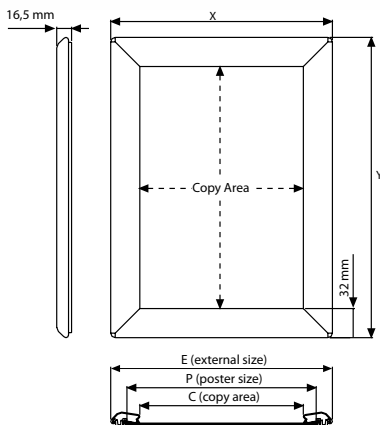

MATERIAL : Silver anodised aluminium PROFILE : 32 mm 45° - 32 mm Round					WEIGHT	PACKING SIZE
MITRED ARTICLE	ROUND ARTICLE	EXTERNAL (x-y)	POSTER	COPY	WITH PACKING	*W X H X D
UCP325NOB2	UCP320NOB2	536 X 736 mm	500 X 700 mm	481 X 681 mm	2,245 kg	460 X 660 X 24 mm
UCP325NOA1	UCP320NOA1	630 X 877 mm	594 X 841 mm	575 X 822 mm	1,230 kg	650 X 900 X 24 mm

* W:Width H: Height D: Depth