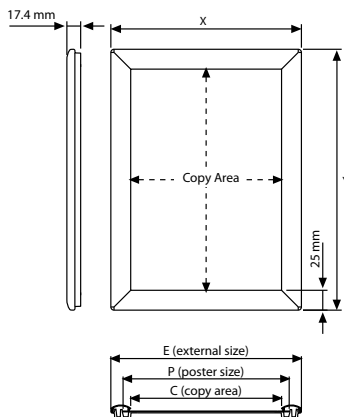

Multi functional use

MATERIAL : Wood Look Effect PROFILE : 25 mm 45°				WEIGHT		PACKING SIZE	
ARTICLE	EXTERNAL (x-y)	POSTER	COPY	DESCRIPTION	WITH PACKING	*W X H X D	
UCP25SW0A4	241 X 328 mm	210 X 297 mm	191 X 278 mm	Without support	0,495 kg	250 X 350 X 24 mm	
UCP25SW1A4	241 X 328 mm	210 X 297 mm	191 X 278 mm	With support	0,520 kg	250 X 350 X 24 mm	

* W:Width H: Height D: Depth