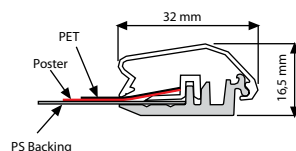

MATERIAL : Silver anodised aluminium PROFILE : 32 mm 45° - 32 mm Round					WEIGHT	PACKING SIZE
MITRED ARTICLE	ROUND ARTICLE	EXTERNAL (x-y)	POSTER	COPY	WITH PACKING	*W X H X D
UCP325NOB2	UCP320NOB2	536 X 736 mm	500 X 700 mm	481 X 681 mm	2,245 kg	460 X 660 X 24 mm
UCP325NOA1	UCP320NOA1	630 X 877 mm	594 X 841 mm	575 X 822 mm	1,230 kg	650 X 900 X 24 mm

* W:Width H: Height D: Depth