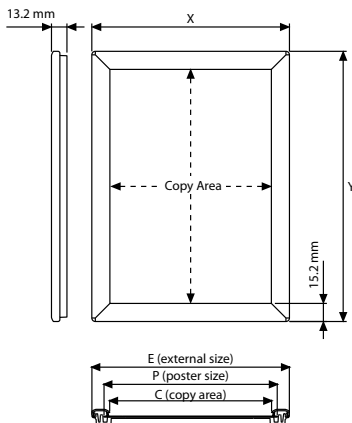

Multi functional use

MATERIAL : Silver anodised aluminium PROFILE : 14 mm 45° - 14 mm Round							WEIGHT	PACKING SIZE
MITRED ARTICLE	ROUND ARTICLE	EXTERNAL (x-y)	SIZE	POSTER	COPY	DESCRIPTION	WITH PACKING	*W X H X D
UCP145N0A4	UCP140N0A4	231 X 318 mm	A4	210 X 297 mm	200 X 287 mm	Without support	0,250 kg	185 X 250 X 24 mm
UCP145N1A4	UCP140N1A4	231 X 318 mm	A4	210 X 297 mm	200 X 287 mm	With support	0,140 kg	140 X 190 X 24 mm
UCP145N000	-	224 X 275 mm	8" X 10" inch	203 X 254 mm	193 X 244 mm	Without support	0,265 kg	185 X 250 X 24 mm
UCP145N100	-	224 X 275 mm	8" X 10" inch	203 X 254 mm	193 X 244 mm	With support	0,155 kg	140 X 190 X 24 mm