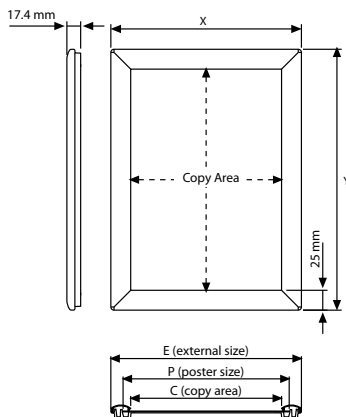

Multi functional use

Portrait

Landscape

MATERIAL : Black powder coated RAL 9005 PROFILE : 25 mm 45°					WEIGHT	PACKING SIZE
ARTICLE	EXTERNAL (x-y)	POSTER	COPY	DESCRIPTION	WITH PACKING	*W X H X D
UCP25S80A4	241 X 328 mm	210 X 297 mm	191 X 278 mm	Without support	0,495 kg	250 X 350 X 24 mm
UCP25S81A4	241 X 328 mm	210 X 297 mm	191 X 278 mm	With support	0,520 kg	250 X 350 X 24 mm
UCP25S8122	589,9 X 742,2 mm	22" X 28"	539,8 X 692,2 mm	Without support	1,830 kg	600 X 750 X 24 mm